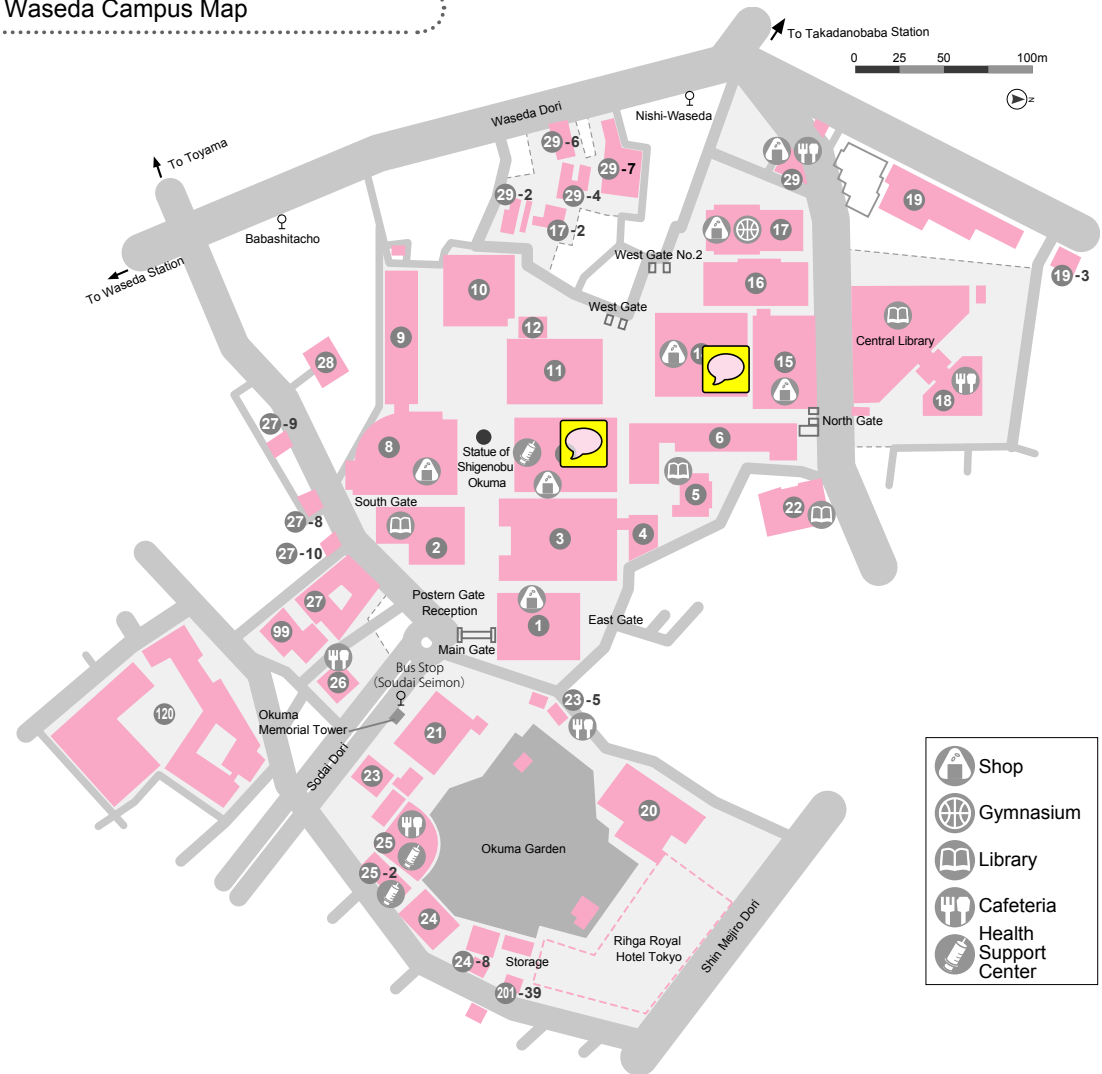

# Waseda University - Waseda Campus Map

- |   |   |
|---|---|
| <ul style="list-style-type: none"> <li><b>1</b> Admissions Center<br/>Office of Academic Promotion<br/>Institute for Research in Contemporary Political &amp; Economic Affairs</li> <li><b>2</b> S.Takata Memorial Research Library<br/>University Archives<br/>Aizu Museum</li> <li><b>3</b> School of Political Science &amp; Economics<br/>Graduate School of Political Science<br/>Graduate School of Economics<br/>The Okuma School of Public Management<br/>School of Political Science &amp; Economics</li> <li><b>4</b> School of Political Science &amp; Economics</li> <li><b>5</b> Tsubouchi Memorial Theatre Museum</li> <li><b>6</b> School of Education<br/>Information Technology Center</li> <li><b>7</b> Office for Promotion of Gender Equality<br/>Common Classrooms</li> <li><b>8</b> School of Law<br/>Common Classrooms<br/>Graduate School of Law<br/>Institute of Comparative Law</li> <li><b>9</b> Common Classrooms</li> <li><b>10</b> Common Classrooms</li> <li><b>11</b> School of Commerce<br/>Graduate School of Commerce<br/>Graduate School of Accountancy<br/>Institute of Research in Business Administration<br/>School of International Liberal Studies</li> </ul> | <ul style="list-style-type: none"> <li><b>12</b> under construction</li> <li><b>14</b> School of Social Sciences<br/>Graduate School of Social Sciences<br/>Graduate School of Education<br/>Institute for Advanced Studies in Education</li> <li><b>15</b> Common Classrooms</li> <li><b>16</b> School of Education</li> <li><b>17</b> Gymnasium, CO-OP</li> <li><b>17-2</b> Kansensyo (the site of a training camp)</li> <li><b>18</b> Center for Scholarly Information<br/>(Central Library, International Conference Center, Masaru Ibuka Auditorium)</li> <li><b>19</b> Institute of Asia-Pacific Studies<br/>Graduate School of Asia-Pacific Studies</li> <li><b>20</b> Okuma Kaikan ( Central Administration )</li> <li><b>21</b> Okuma Auditorium</li> <li><b>22</b> International Center<br/>Center for International Education<br/>International Office, International Division<br/>Institute of Language Teaching<br/>Center for Japanese Language<br/>Graduate School of Japanese Applied Linguistics</li> <li><b>23</b> Extension Center (Main Building)</li> <li><b>23-5</b> Uni. Shop &amp; Cafe 125</li> <li><b>24</b> Media Network Center</li> <li><b>24-8</b> Digital Campus Promotion Office<br/>Harassment Prevention Committee</li> </ul> |
|---|---|